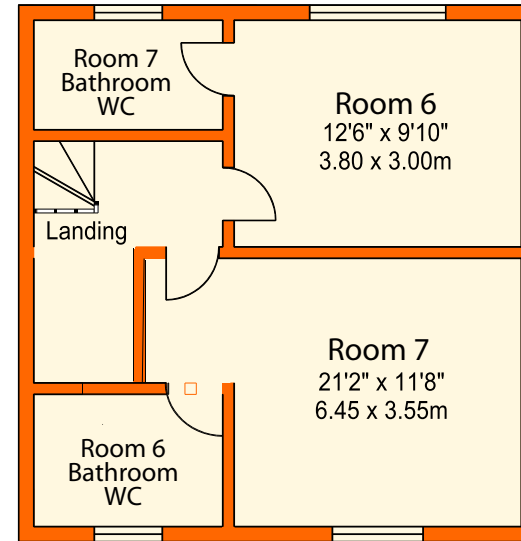

Primrose House  
56 Boston Gardens, Brentford  
TW8 9LP  
Approx Gross Internal Area  
House : 1879 ft<sup>2</sup> - 174.56m<sup>2</sup>

Ground Floor

First Floor

Second Floor