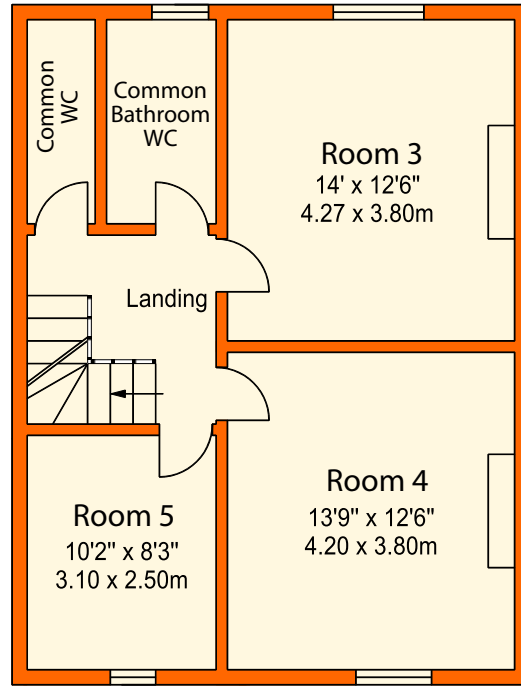

Primrose House  
56 Boston Gardens, Brentford  
TW8 9LP  
Approx Gross Internal Area  
House : 1879 ft<sup>2</sup> - 174.56m<sup>2</sup>

Ground Floor

First Floor

Second Floor