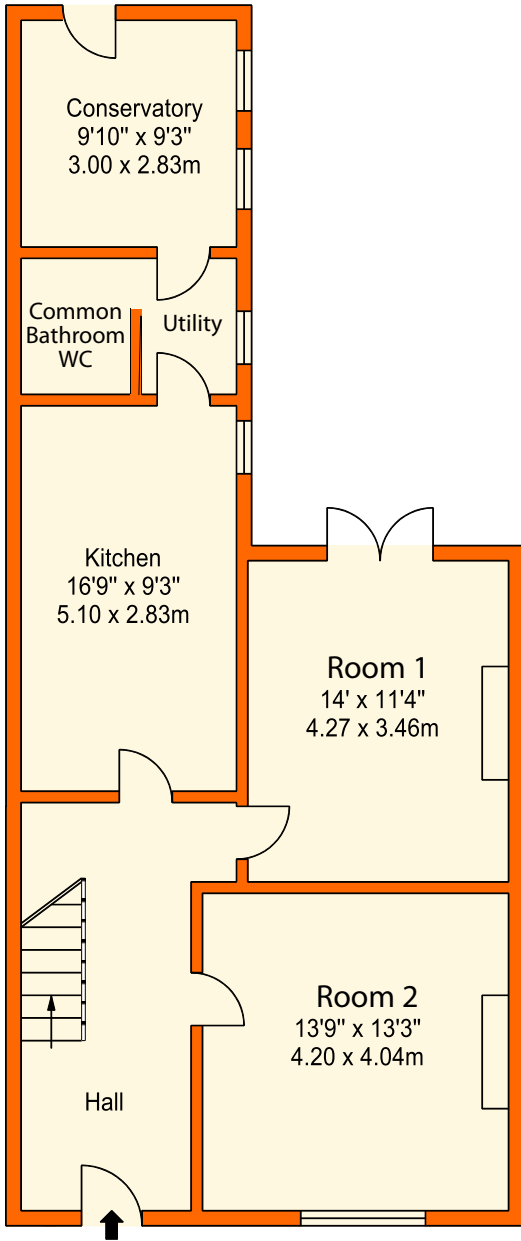

Primrose House  
56 Boston Gardens, Brentford  
TW8 9LP  
Approx Gross Internal Area  
House : 1879 ft<sup>2</sup> - 174.56m<sup>2</sup>

Ground Floor

First Floor

Second Floor